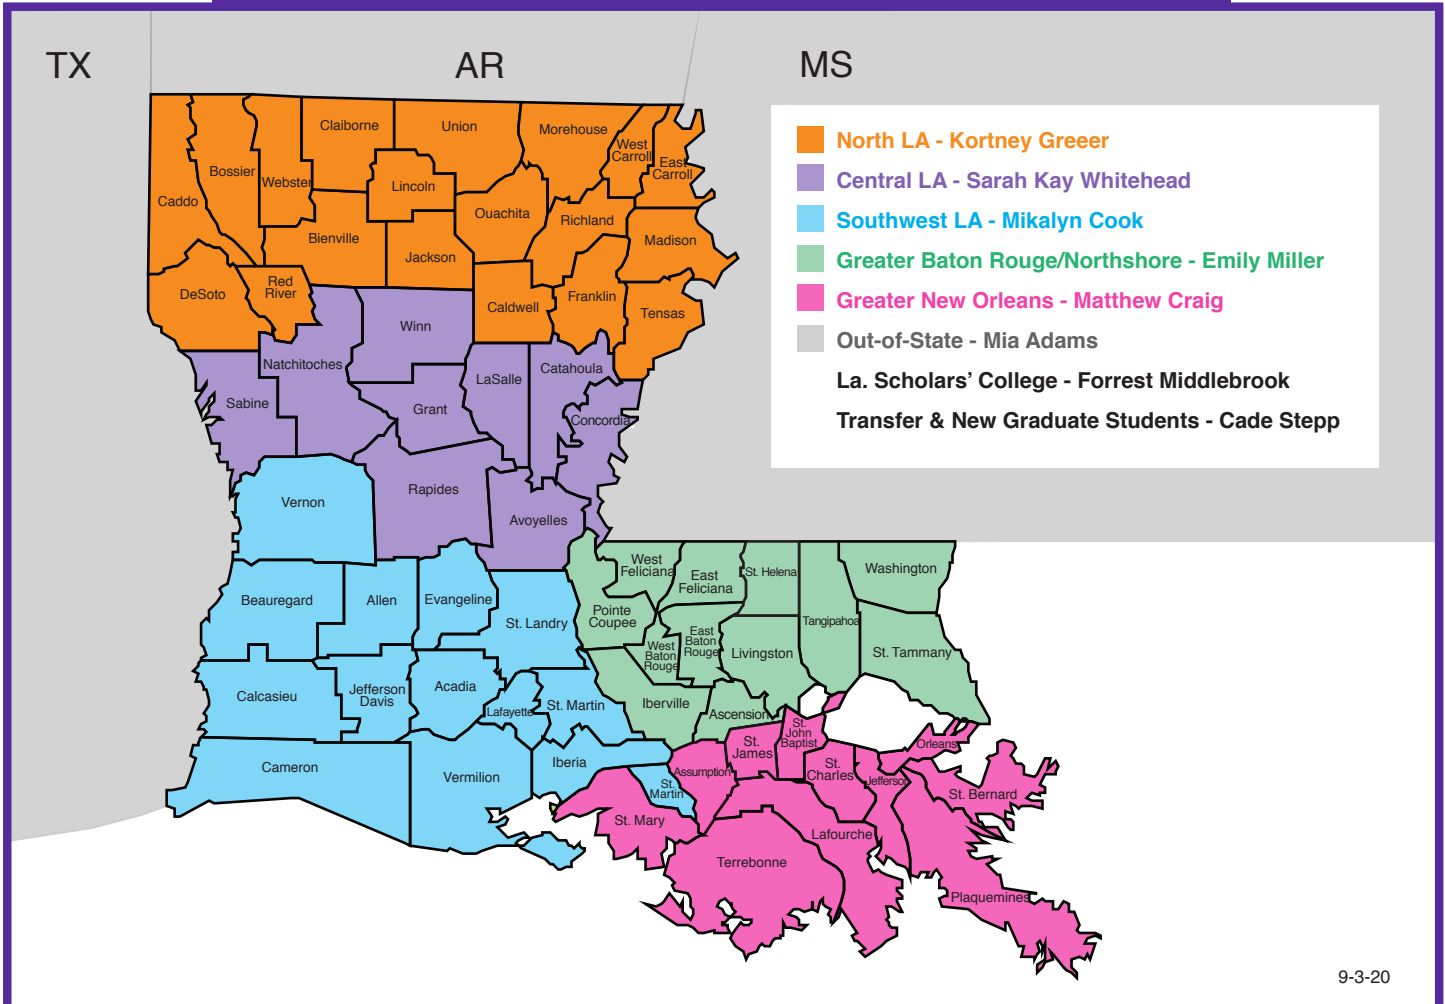

RECRUITER TERRITORIES

CONTACT US

Kortney Greer
NORTH LOUISIANA
greerk@nsula.edu
318-471-1361 cell

Sarah Kay Whitehead
CENTRAL LOUISIANA
whiteheads@nsula.edu
318-663-0135 cell

Mikalyn Cook
SOUTHWEST LOUISIANA
cookm@nsula.edu
318-663-0126 cell