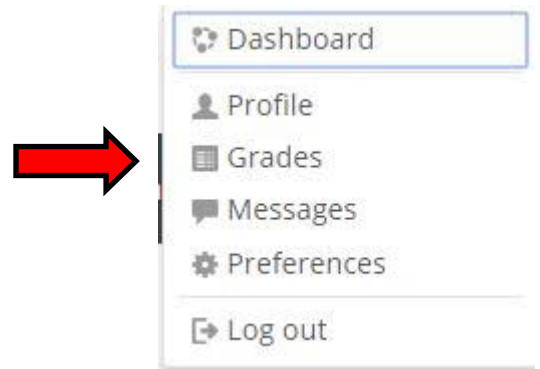

## How Do I View My Grades?

Login to Moodle.

In the top, right of the screen, locate your name and profile picture.

Using the dropdown menu beside your name, click on Grades.

Select the name of the course.