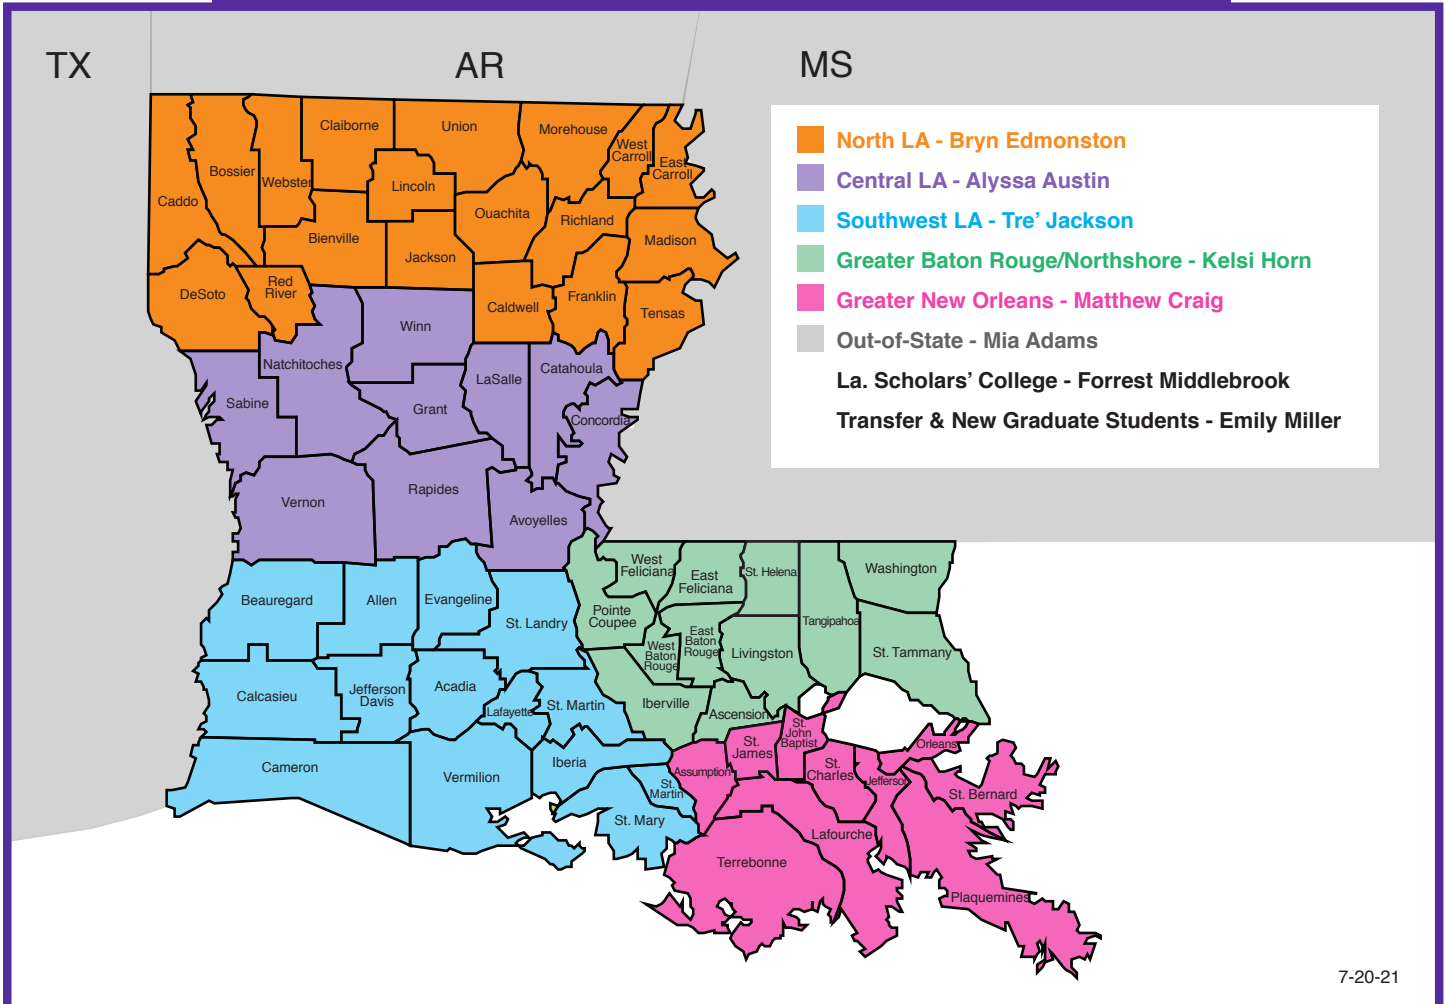

RECRUITER TERRITORIES

CONTACT US

Bryn Edmonston
 NORTH LOUISIANA
 edmonstonb@nsula.edu
 318-471-1361 cell

Alyssa Austin
 CENTRAL LOUISIANA
 austina@nsula.edu
 318-663-2773 cell

Tre' Jackson
 SOUTHWEST LOUISIANA
 jacksonq@nsula.edu
 318-663-0126 cell