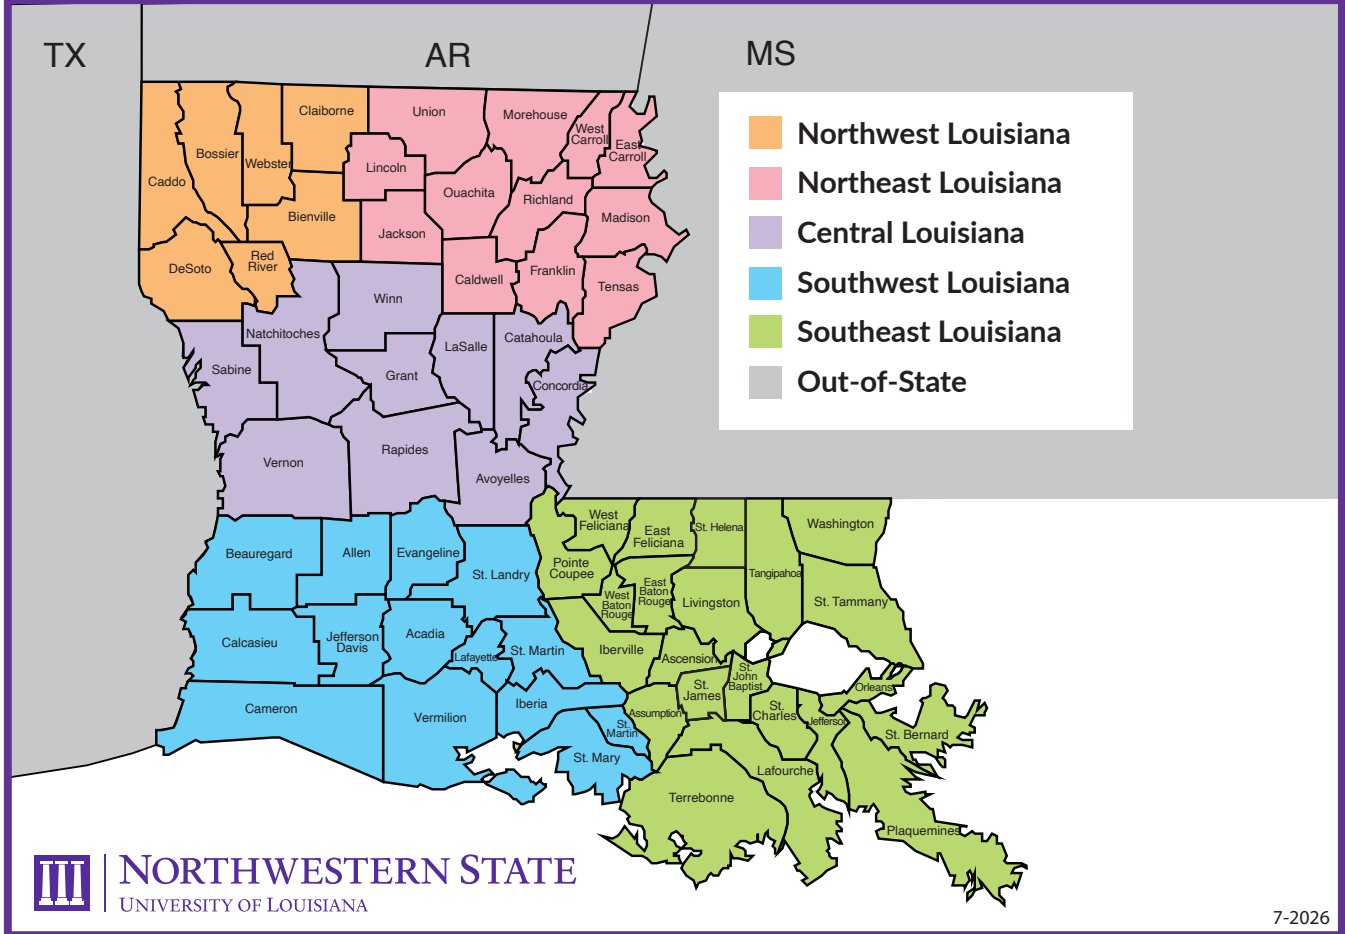

RECRUITER TERRITORIES

 **NORTHWESTERN STATE**
UNIVERSITY OF LOUISIANA

7-2026

 **Danielle Cabrera**
Central Louisiana
cabrerad@nsula.edu | 318-357-4665

 **Abigail Chevalier**
Northeast Louisiana
chevaliera@nsula.edu | 318-357-4611